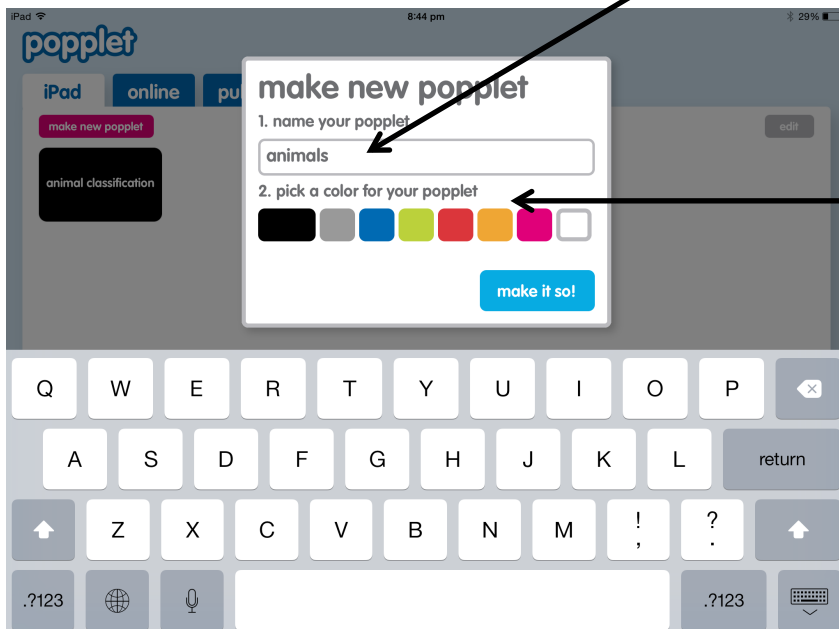

Popplet

Popplet is an App that allows students to create mindmaps. They can add 'Popples' (squares) when brainstorming. Within each Popple, students can add text, pictures, and their own drawing

Adding a new mind map.

List of the saved Popples on the iPad.

This will be the name of the mindmap.

Colour squares will be the outline colour of the Popples (these can be changed).

home

Takes the user back to the first screen with the save Popplets.

export

email the file as a PDF for image or save image to camera roll

view all

When a popplet is larger than the screen, this will shrink the entire Popplet to be viewed on the iPad screen

Changes the colour of the Popple

T
Write within the Popplet. You can increase and center the text too.

Pen
Allows you to draw an image. Drawing colour can be changed.

Image
Import an image from Camera Roll, take a photo or paste a copied image.