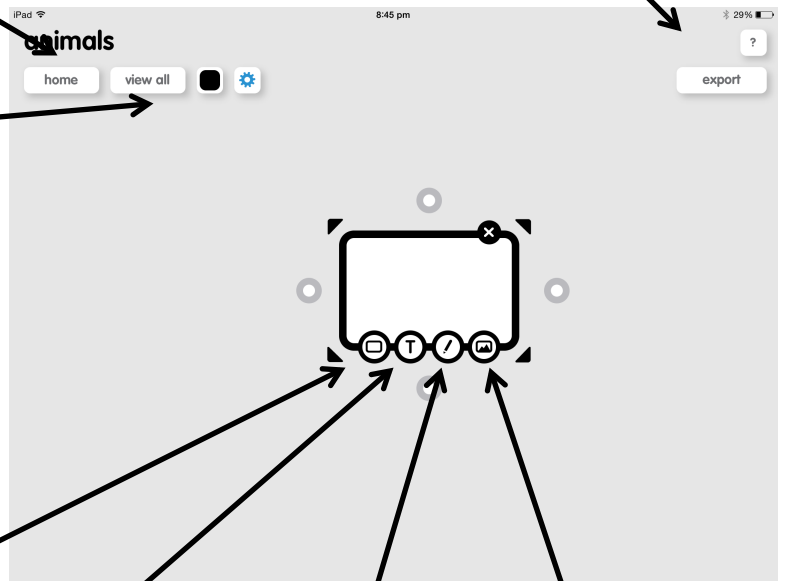

List of the saved Popples on the iPad.

This will be the name of the mindmap.

Colour squares will be the outline colour of the Popples (these can be changed).

home

Takes the user back to the first screen with the save Popplets.

export

email the file as a PDF for image or save image to camera roll

view all

When a popplet is larger than the screen, this will shrink the entire Popplet to be viewed on the iPad screen

Changes the colour of the Popple

T
Write within the Popplet. You can increase and center the text too.

Pen
Allows you to draw an image. Drawing colour can be changed.

Image
Import an image from Camera Roll, take a photo or paste a copied image.